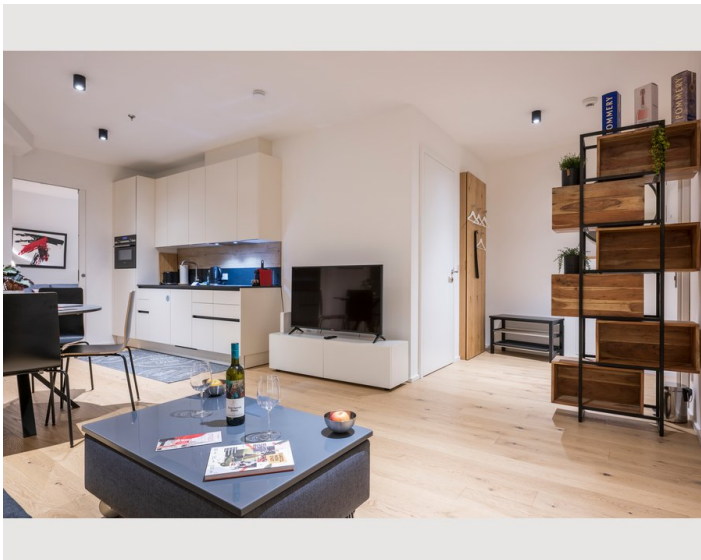

Informations

- Suitable for children
- Short-term parking zone subject to a charge
- Pets on request
- Smoking not allowed
- Private entrance
- Regular cleaning free of charge

Picture gallery