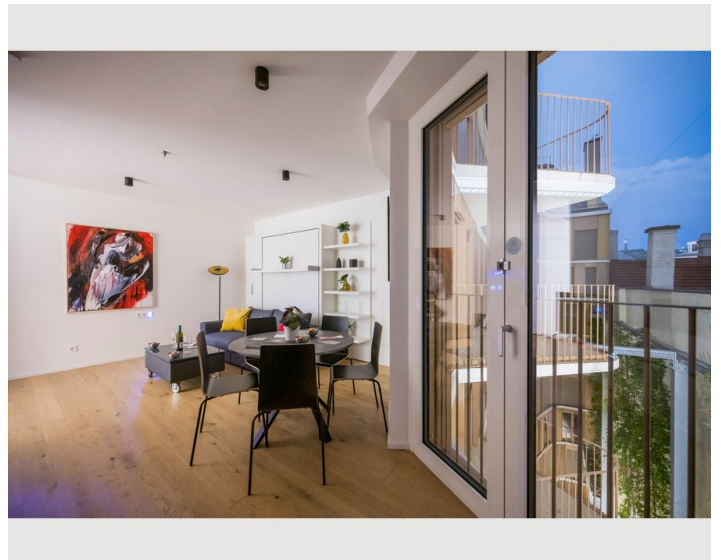

Informations

- Suitable for children
- Short-term parking zone subject to a charge
- Pets on request
- Smoking not allowed
- Private entrance
- Regular cleaning free of charge

Picture gallery