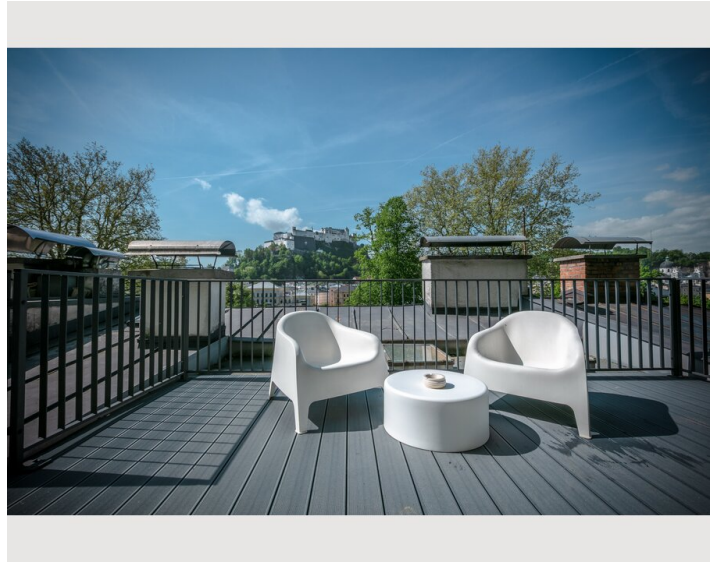

Picture gallery

Infrastructure

📍 100m

🚗 4,1km

Offering a sun terrace, APT. STONE-LODGE is situated in Salzburg, 200 m from Kapuzinerberg & Capuchin Monastery. Salzburg Cathedral is 400 m away. Free WiFi is provided throughout the property.