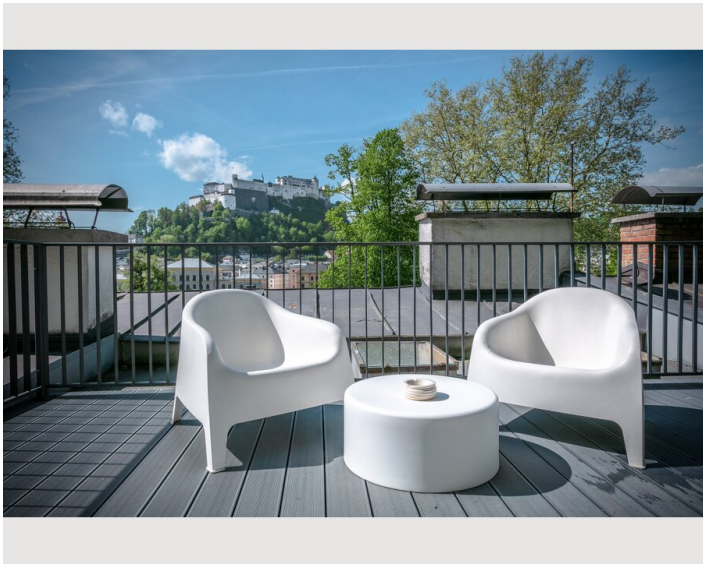

At about 33m² you can enjoy the view of the fortress or a pleasant shower directly in front of the stone of the Kapuzinerberg. The studio has a 9 m² bathroom with heated shower, toilet and a vanity. The combined living-bedroom offers a boxspring – double bed, a table with two armchairs and a reading chair with floor lamp. The compact kitchen is fully equipped with a microwave grill, refrigerator, dishwasher, ceramic hob and Cremesso coffee machine.

Picture gallery

Infrastructure

📍 100m

🚗 4,1km

Offering a sun terrace, APT. STONE-LODGE is situated in Salzburg, 200 m from Kapuzinerberg & Capuchin Monastery. Salzburg Cathedral is 400 m away. Free WiFi is provided throughout the property.