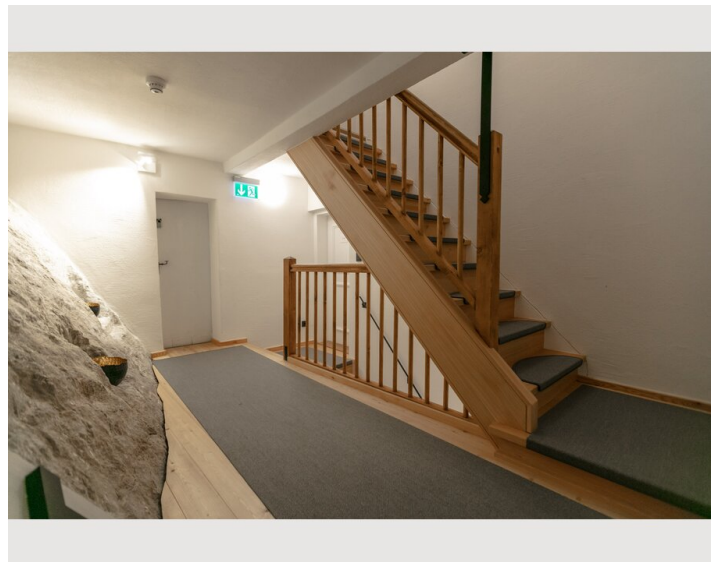

At about 33m² you can enjoy the view of the fortress or a pleasant shower directly in front of the stone of the Kapuzinerberg. The studio has a 9 m² bathroom with heated shower, toilet and a vanity. The combined living-bedroom offers a boxspring – double bed, a table with two armchairs and a reading chair with floor lamp. The compact kitchen is fully equipped with a microwave grill, refrigerator, dishwasher, ceramic hob and Cremesso coffee machine.

Picture gallery

Infrastructure

📍 100m

🚗 4,1km

Offering a sun terrace, APT. STONE-LODGE is situated in Salzburg, 200 m from Kapuzinerberg & Capuchin Monastery. Salzburg Cathedral is 400 m away. Free WiFi is provided throughout the property.