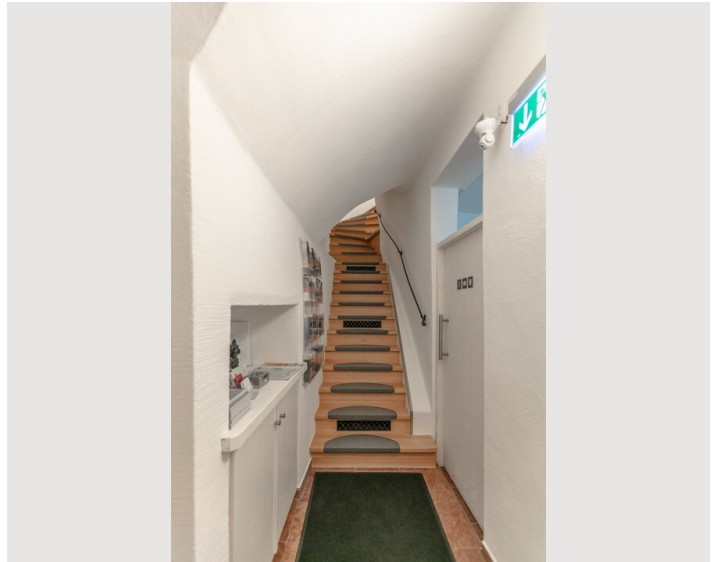

At about 33m² you can enjoy the view of the fortress or a pleasant shower directly in front of the stone of the Kapuzinerberg. The studio has a 9 m² bathroom with heated shower, toilet and a vanity. The combined living-bedroom offers a boxspring – double bed, a table with two armchairs and a reading chair with floor lamp. The compact kitchen is fully equipped with a microwave grill, refrigerator, dishwasher, ceramic hob and Cremesso coffee machine.

Picture gallery

Infrastructure

📍 100m

🚗 4,1km

Offering a sun terrace, APT. STONE-LODGE is situated in Salzburg, 200 m from Kapuzinerberg & Capuchin Monastery. Salzburg Cathedral is 400 m away. Free WiFi is provided throughout the property.