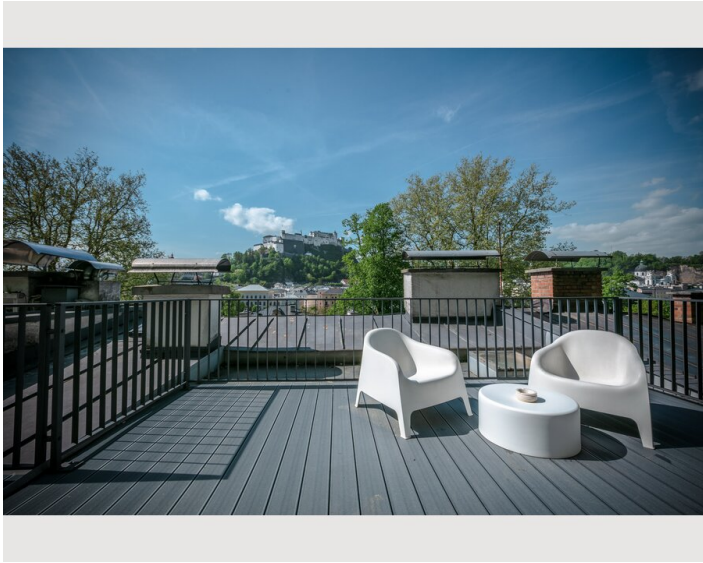

Picture gallery

Infrastructure

📍 100m

🚗 4,1km

Offering a sun terrace, APT. STONE-LODGE is situated in Salzburg, 200 m from Kapuzinerberg & Capuchin Monastery. Salzburg Cathedral is 400 m away. Free WiFi is provided throughout the property.