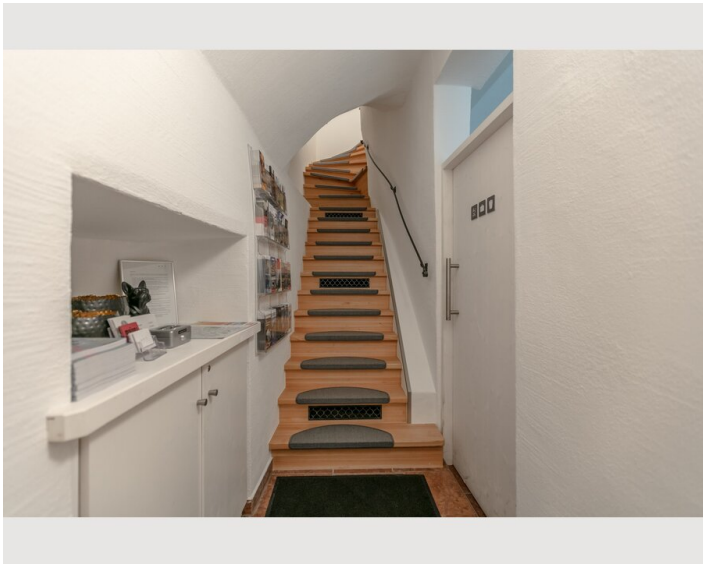

At about 33m² you can enjoy the view of the fortress or a pleasant shower directly in front of the stone of the Kapuzinerberg. The studio has a 9 m² bathroom with heated shower, toilet and a vanity. The combined living-bedroom offers a boxspring – double bed, a table with two armchairs and a reading chair with floor lamp. The compact kitchen is fully equipped with a microwave grill, refrigerator, dishwasher, ceramic hob and Cremesso coffee machine.

Picture gallery

Infrastructure

📍 100m

🚗 4,1km

Offering a sun terrace, APT. STONE-LODGE is situated in Salzburg, 200 m from Kapuzinerberg & Capuchin Monastery. Salzburg Cathedral is 400 m away. Free WiFi is provided throughout the property.