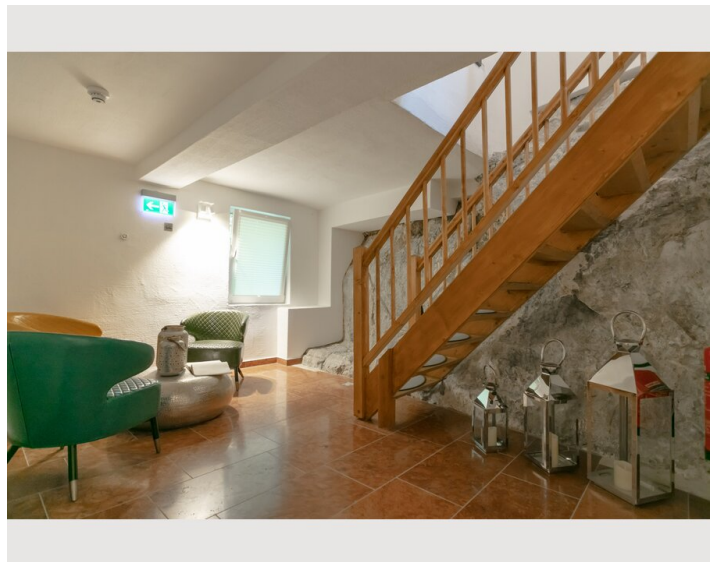

At about 33m² you can enjoy the view of the fortress or a pleasant shower directly in front of the stone of the Kapuzinerberg. The studio has a 9 m² bathroom with heated shower, toilet and a vanity. The combined living-bedroom offers a boxspring – double bed, a table with two armchairs and a reading chair with floor lamp. The compact kitchen is fully equipped with a microwave grill, refrigerator, dishwasher, ceramic hob and Cremesso coffee machine.

Picture gallery

Infrastructure

📍 100m

🚗 4,1km

Offering a sun terrace, APT. STONE-LODGE is situated in Salzburg, 200 m from Kapuzinerberg & Capuchin Monastery. Salzburg Cathedral is 400 m away. Free WiFi is provided throughout the property.

All units have a dining area. There is one roof top terrace that can be used commonly. All of the units offer a kitchen, some of them with dishwasher. Each unit features a private bathroom with free toiletries. Towels are available.