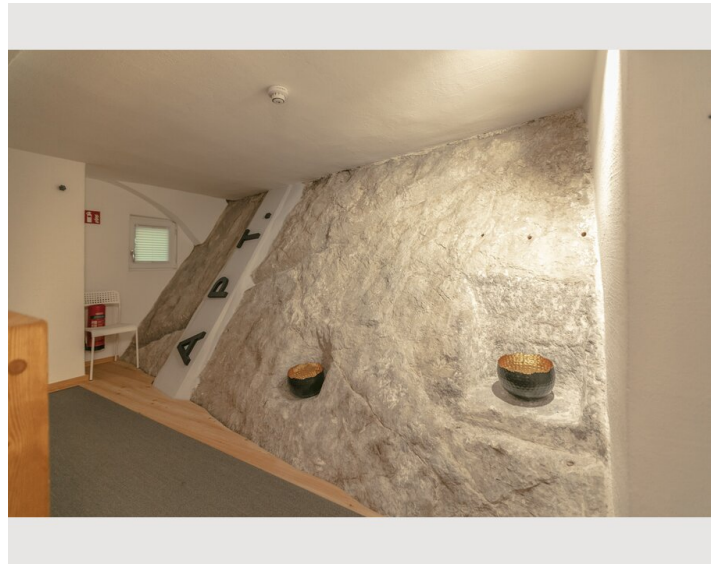

At about 33m² you can enjoy the view of the fortress or a pleasant shower directly in front of the stone of the Kapuzinerberg. The studio has a 9 m² bathroom with heated shower, toilet and a vanity. The combined living-bedroom offers a boxspring – double bed, a table with two armchairs and a reading chair with floor lamp. The compact kitchen is fully equipped with a microwave grill, refrigerator, dishwasher, ceramic hob and Cremesso coffee machine.

Picture gallery

Infrastructure

📍 100m

🚗 4,1km

Offering a sun terrace, APT. STONE-LODGE is situated in Salzburg, 200 m from Kapuzinerberg & Capuchin Monastery. Salzburg Cathedral is 400 m away. Free WiFi is provided throughout the property.