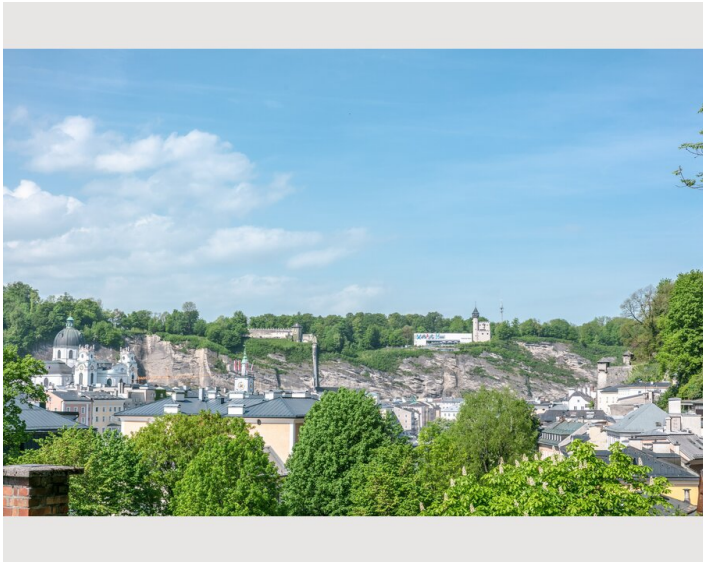

Picture gallery

Infrastructure

📍 100m

🚗 4,1km

Offering a sun terrace, APT. STONE-LODGE is situated in Salzburg, 200 m from Kapuzinerberg & Capuchin Monastery. Salzburg Cathedral is 400 m away. Free WiFi is provided throughout the property.