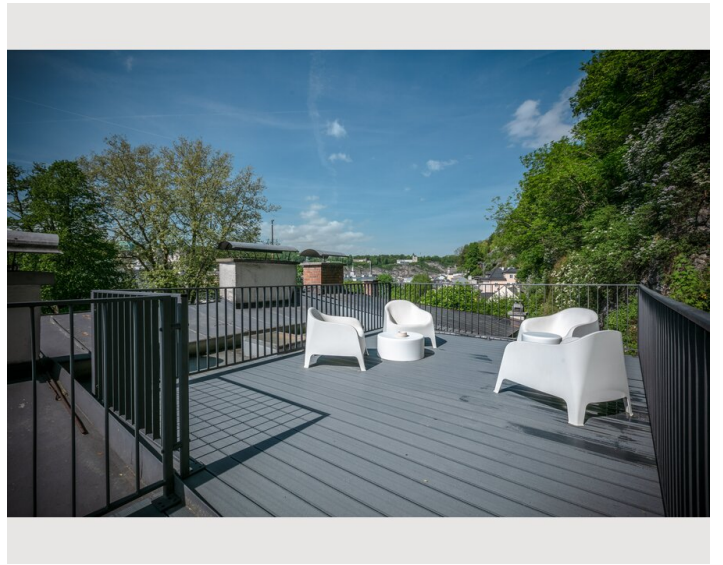

Picture gallery

Infrastructure

📍 100m

🚗 4,1km

Offering a sun terrace, APT. STONE-LODGE is situated in Salzburg, 200 m from Kapuzinerberg & Capuchin Monastery. Salzburg Cathedral is 400 m away. Free WiFi is provided throughout the property.