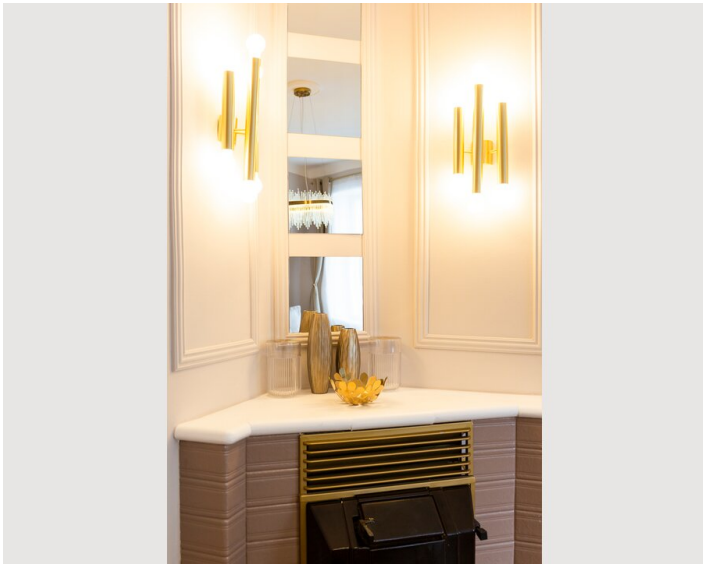

- □
- □
- □
- □
- □
- □
- □
- □
- □
- □

- □
- □
- □
- □
- □
- □
- □
- □
- □
- □