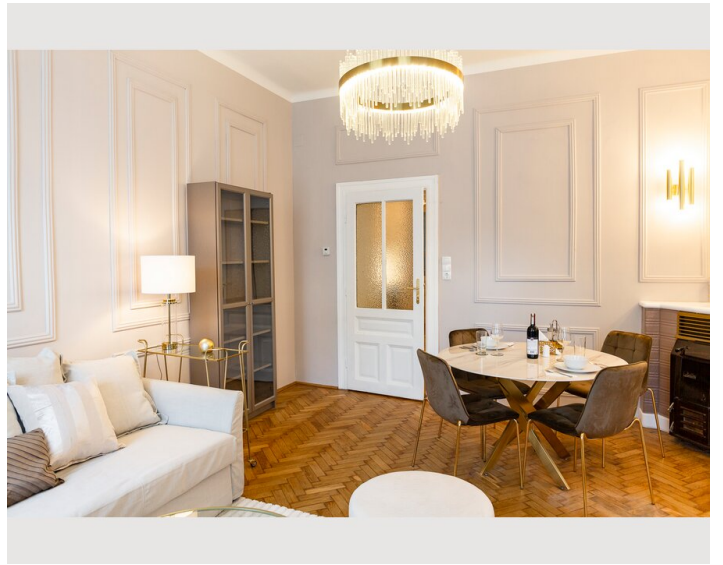

- □
- □
- □
- □
- □
- □
- □
- □
- □
- □

- □
- □
- □
- □
- □
- □
- □
- □
- □
- □