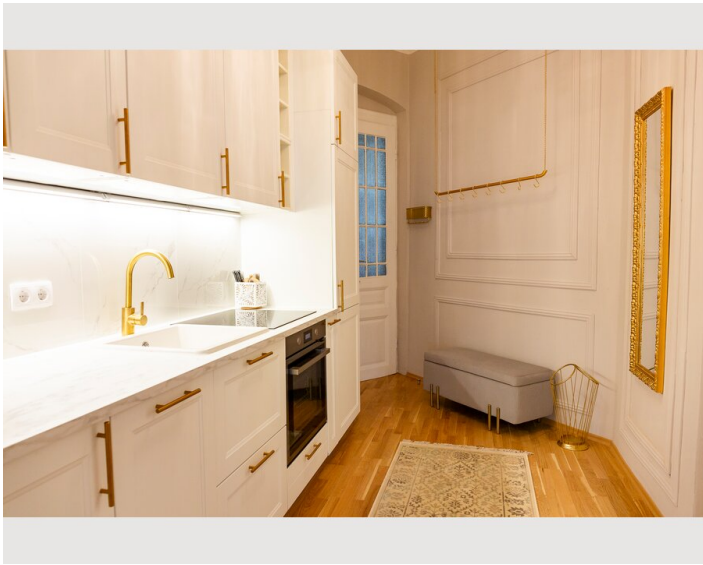

- □
- □
- □
- □
- □
- □
- □
- □
- □
- □

- □
- □
- □
- □
- □
- □
- □
- □
- □
- □