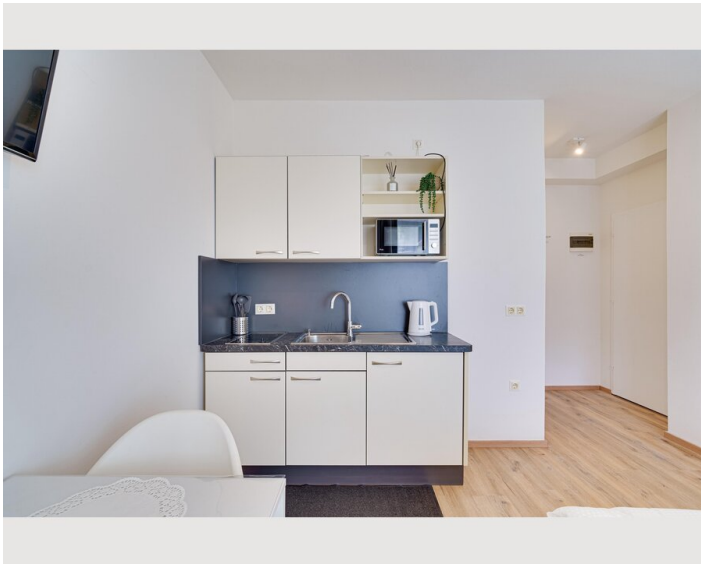

Infrastructure

The property has an excellent location, 10 minutes from the main train station and shopping and 15 minutes from the old town. In addition, public transport is within walking distance. Parking is available in the public parking zones (for a fee).