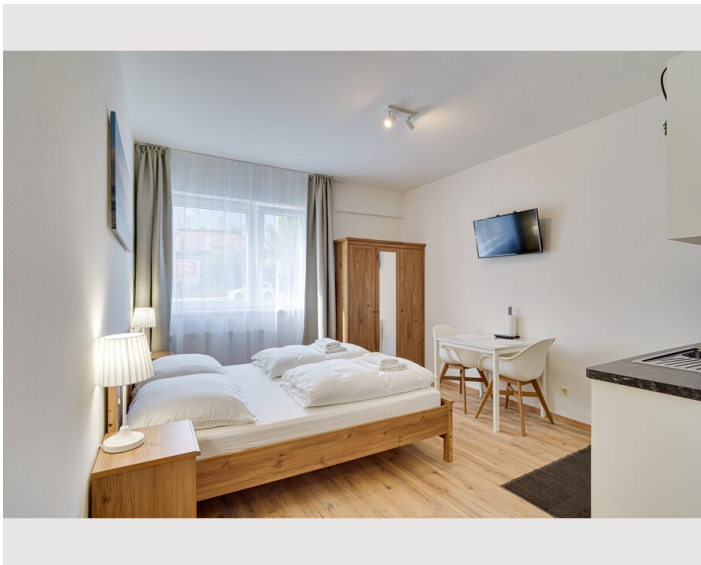

Informations

- Suitable for construction workers
- Short-term parking zone subject to a charge
- Pets forbidden
- Smoking not allowed
- Desk/Workplace
- Bicycle room free of charge

Picture gallery