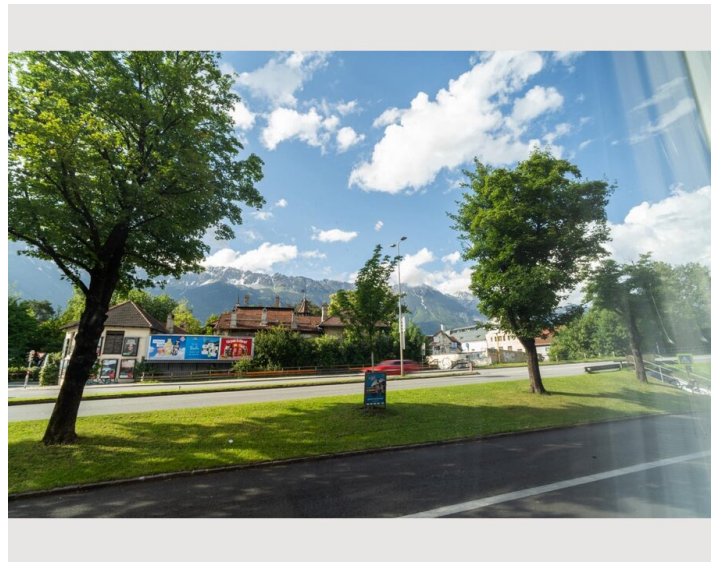

Informations

- Suitable for construction workers
- Short-term parking zone subject to a charge
- Pets forbidden
- Smoking not allowed
- Desk/Workplace
- Bicycle room free of charge

Picture gallery