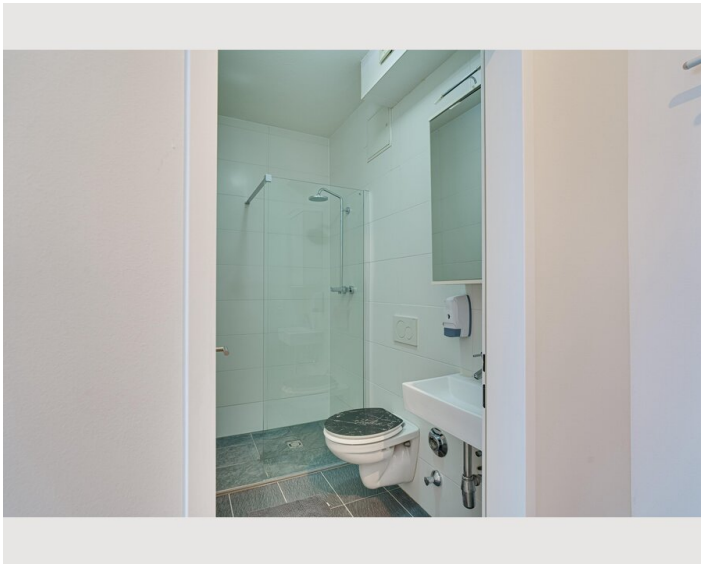

Infrastructure

The property has an excellent location, 10 minutes from the main train station and shopping and 15 minutes from the old town. In addition, public transport is within walking distance. Parking is available in the public parking zones (for a fee).