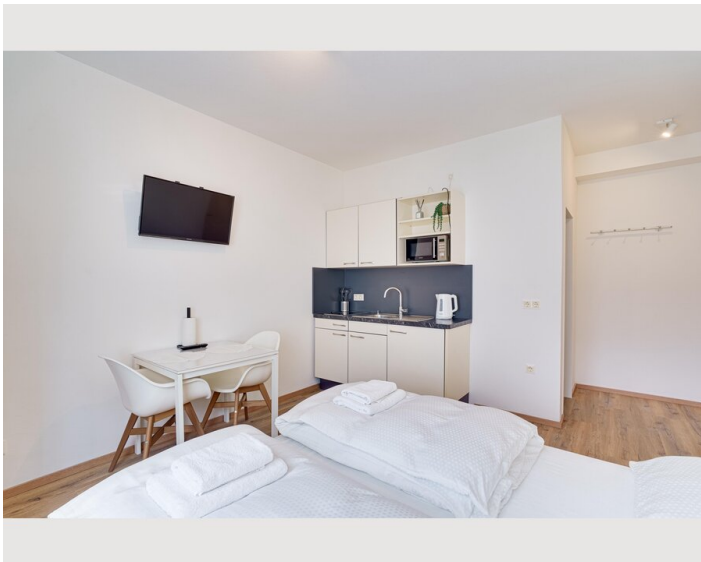

Informations

- Suitable for construction workers
- Short-term parking zone subject to a charge
- Pets forbidden
- Smoking not allowed
- Desk/Workplace
- Bicycle room free of charge

Picture gallery