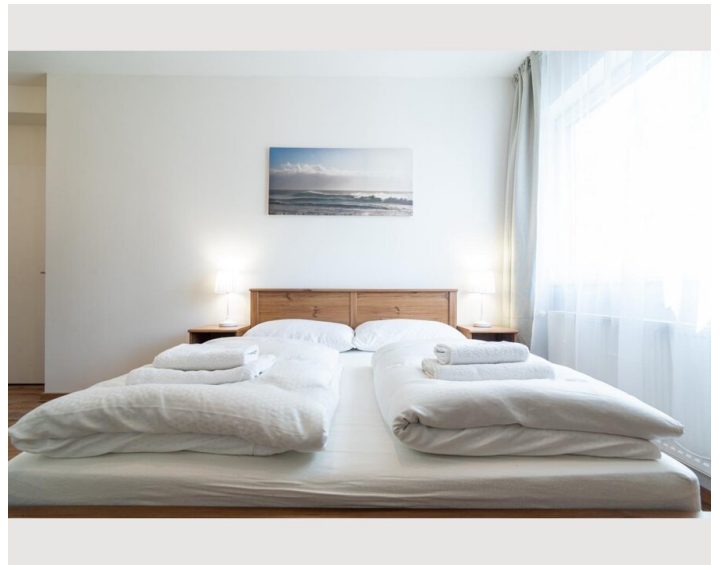

Informations

- Suitable for construction workers
- Short-term parking zone subject to a charge
- Pets forbidden
- Smoking not allowed
- Desk/Workplace
- Bicycle room free of charge

Picture gallery