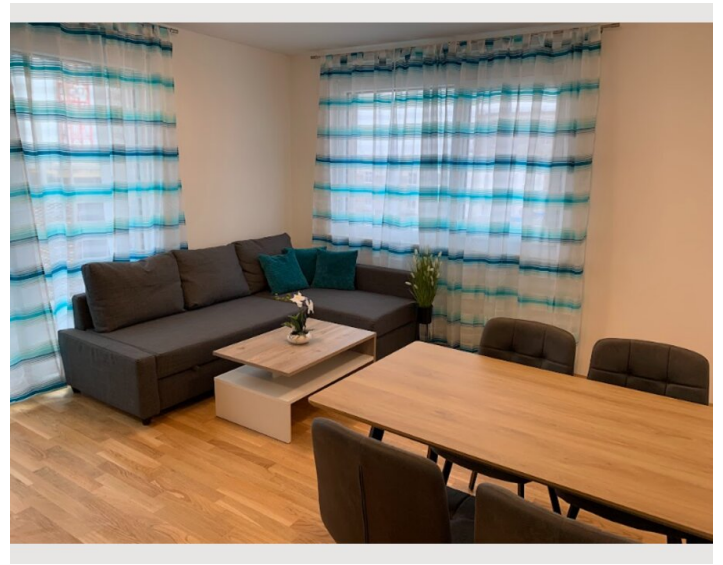

Infrastructure

only 3 minutes walk

with bus and subway in 20 minutes

only 2 minutes walk

only 30 minutes

few minutes walk

All important facilities in few minutes reachable