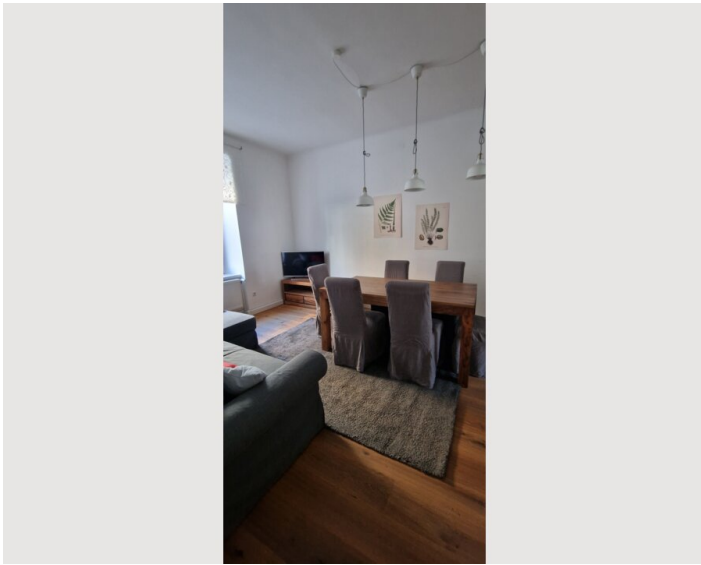

Infrastructure

Enjoy the central location near Linz Cathedral and easily explore the historic old town, museums and cultural highlights. The connection to public transport allows you to easily explore Linz and its surroundings.