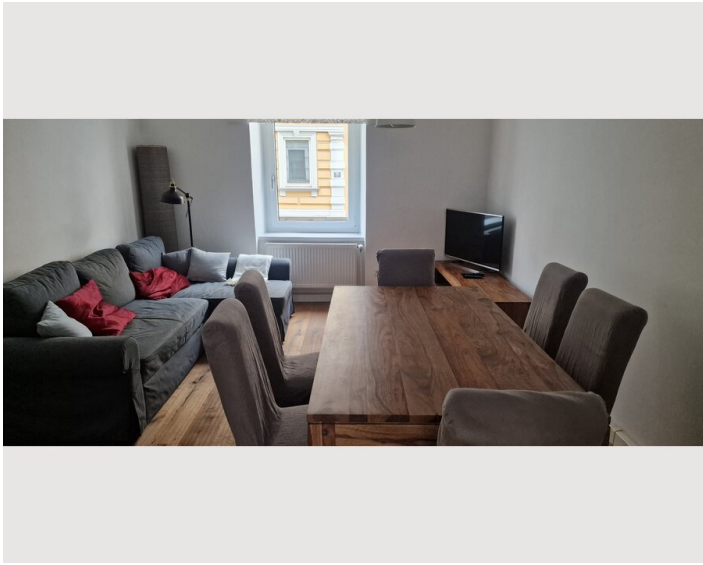

Informations

- Suitable for children
- Short-term parking zone subject to a charge
- Pets forbidden
- Bicycle room free of charge
- Smoking not allowed
- Private entrance
- Regular cleaning at extra cost

Picture gallery