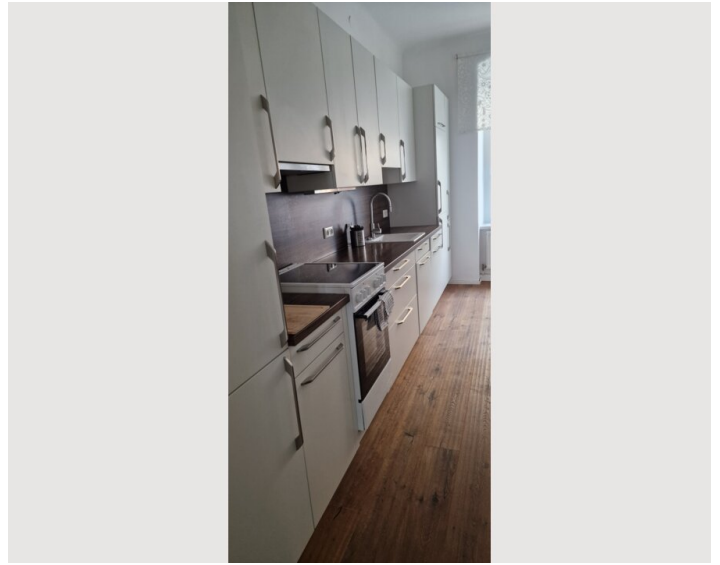

Informations

- Suitable for children
- Short-term parking zone subject to a charge
- Pets forbidden
- Bicycle room free of charge
- Smoking not allowed
- Private entrance
- Regular cleaning at extra cost

Picture gallery