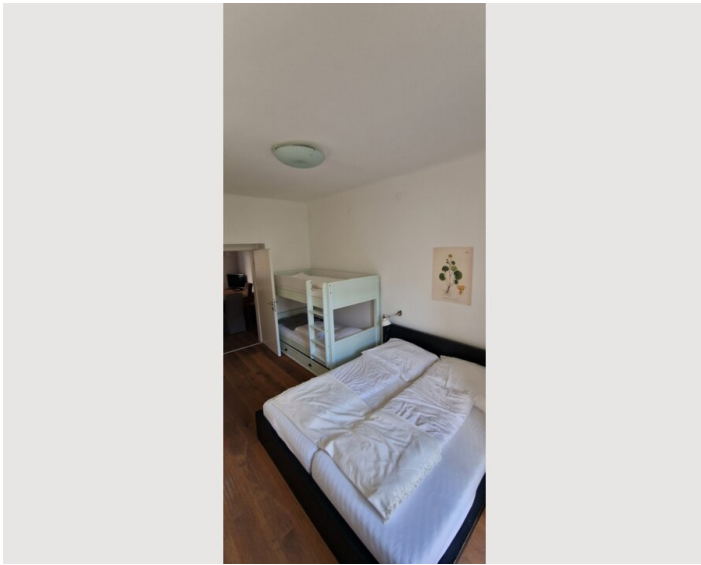

Infrastructure

Enjoy the central location near Linz Cathedral and easily explore the historic old town, museums and cultural highlights. The connection to public transport allows you to easily explore Linz and its surroundings.