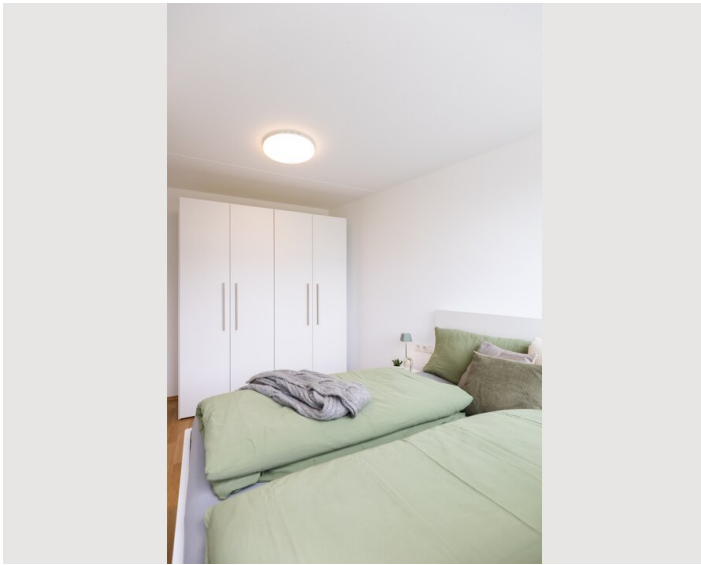

Infrastructure

There is a bus stop directly next to the accommodation, and a drugstore across the street. A grocery store is within walking distance.