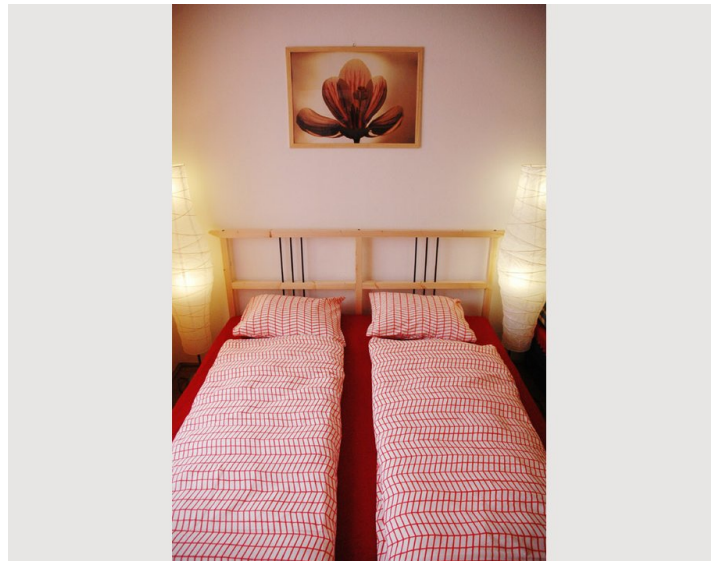

Informations

- Suitable for construction workers
- Short-term parking zone subject to a charge
- Regular cleaning at extra cost
- Smoking not allowed
- Pets on request

Additional services

- Regular cleaning

All prices are gross per month - billing is done directly with the lessor.

Picture gallery