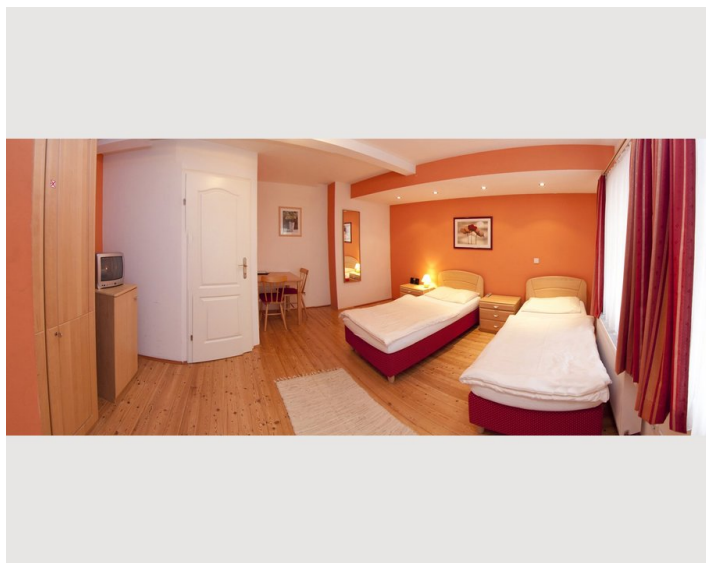

Equipment features

Basic equipment

- Garden
- Internet/Wifi
- Bedclothes
- Private toilet
- Garden sharing
- Community washing machine
- Towels
- Hairdryer

Kitchen

- Private kitchen
- Coffee machine
- Microwave
- Glasses/Tableware
- Dishwasher

Informations

- Free short-term parking zone
- Pets forbidden
- Private entrance
- Regular cleaning free of charge

Picture gallery