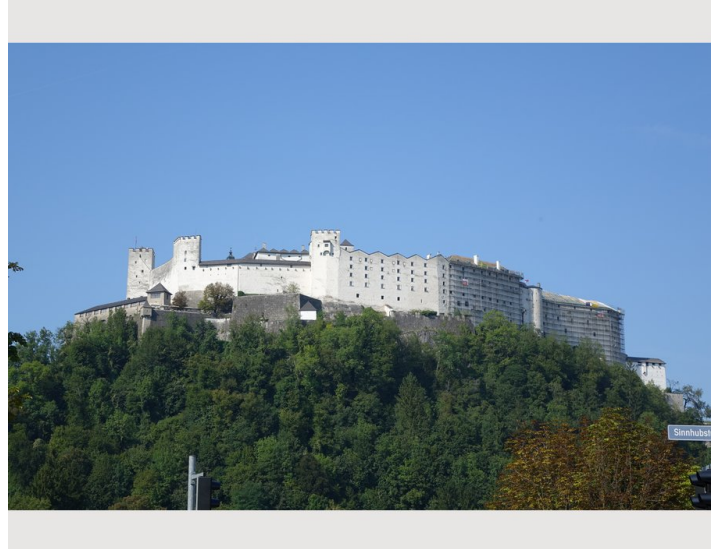

STUDIO APARTMENT, SALZBURG

Salzburg Nonntal

Object number: VOGG2

[View and rent online](#)

Period	16/01/ - 16/02/2025
Number of persons	2
Total incl. VAT.	€ 1.441,80
Security deposit	€ 1.100,00

The garconniere with private entrance, private parking and bus stop directly in front of the house, is centrally located in a residential area surrounded by greenery with short distances to the city center, Leopoldskron Castle or university.

- Smoking not allowed
- Desk/Workplace
- Pets forbidden
- Short-term parking zone subject to a charge
- Private entrance

Picture gallery

Infrastructure

The flat is quiet and yet centrally located. From the pharmacy to the neighbouring restaurant - Giacomo - the entire festival city of Salzburg is virtually at your feet.

Location