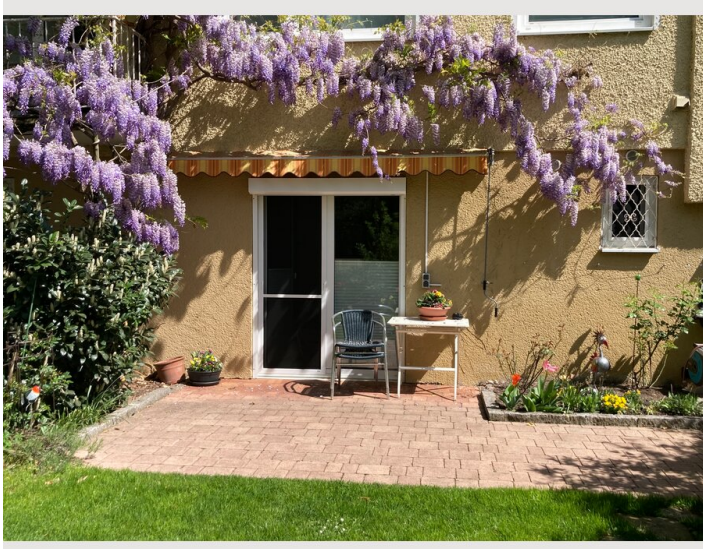

- Smoking not allowed
- Desk/Workplace
- Pets forbidden
- Short-term parking zone subject to a charge
- Private entrance

Picture gallery

Infrastructure

The flat is quiet and yet centrally located. From the pharmacy to the neighbouring restaurant - Giacomo - the entire festival city of Salzburg is virtually at your feet.