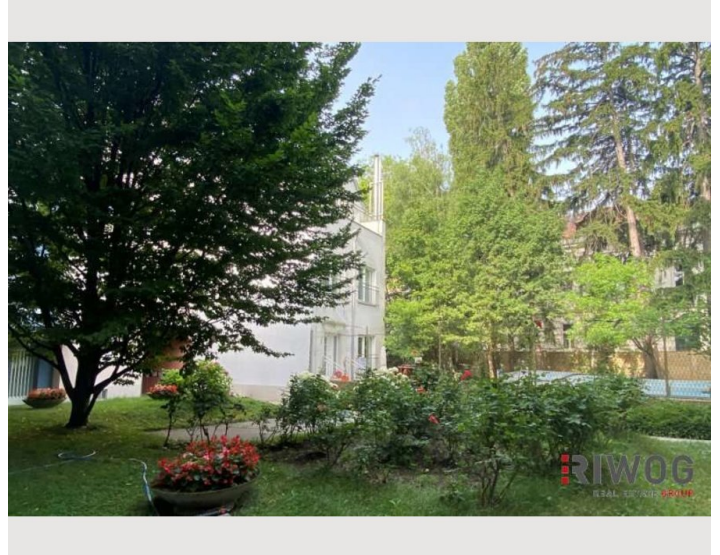

STUDIO APARTMENT, VIENNA

Apartment near Schönbrunn Palace

Object number: SCHO2

[View and rent online](#)

The idyllic Apartment Schönbrunn is only 400m away from the Schönbrunn Palace and the Hietzing underground station and is surrounded by two of Vienna's most beautiful parks, the Schönbrunn Palace Park and the Auer Welsbach Park.

Description of accommodation

The Apartment is on the ground floor in a tranquil location in an idyllic inner courtyard of an apartment building planted with roses and trees. It has a small separate kitchen and a small bathroom and is extensively equipped.

Picture gallery

Infrastructure

-  Undergroundstation Hietzing (U4, Tramway 10, 49, 52 60)
-  Bus stop (10A)

The Apartment is perfectly connected to the center of Vienna and the Westbahn via the Hietzing underground station, which is 400m away. Furthermore, the Schönbrunner Schlosspark and the Auer Welsbach Park, 2 of the most beautiful parks in Vienna, are within a 5-minute walking distance.