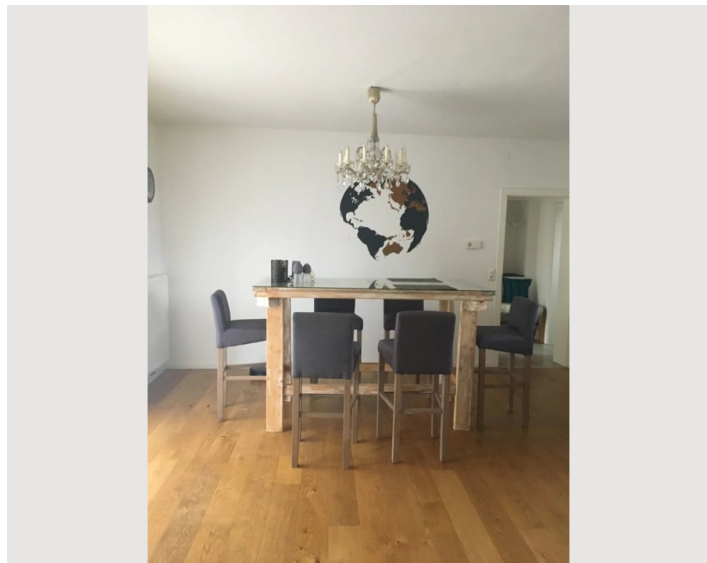

Picture gallery