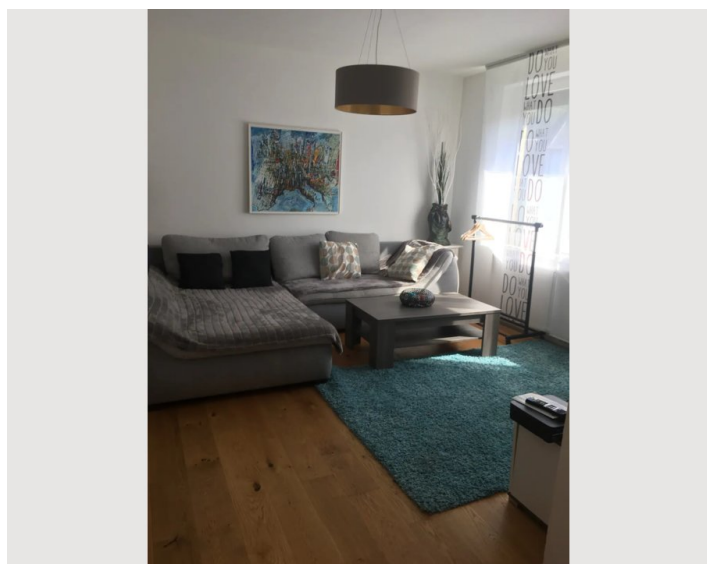

Picture gallery