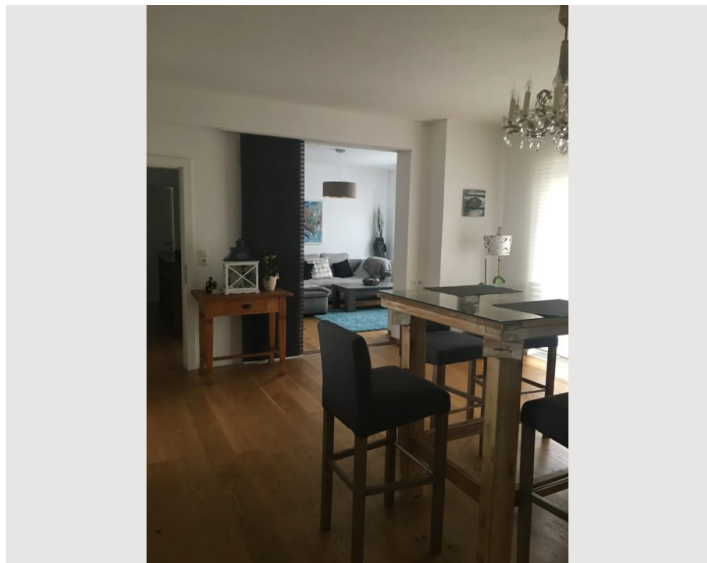

Picture gallery