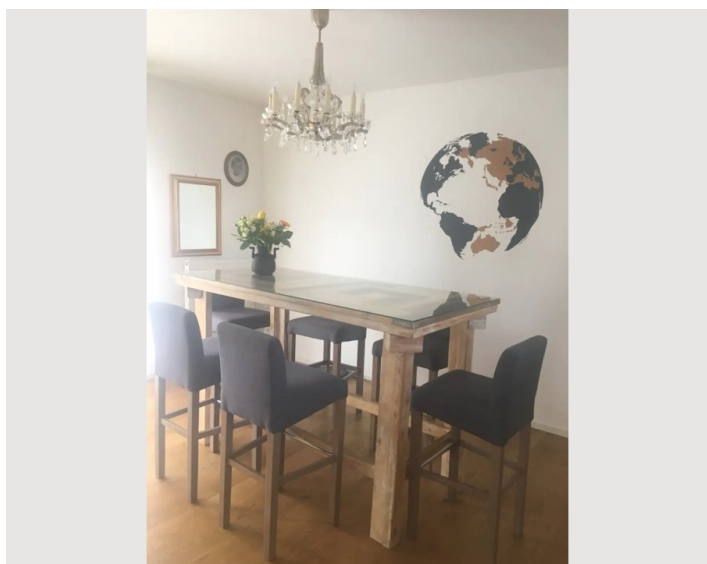

Picture gallery