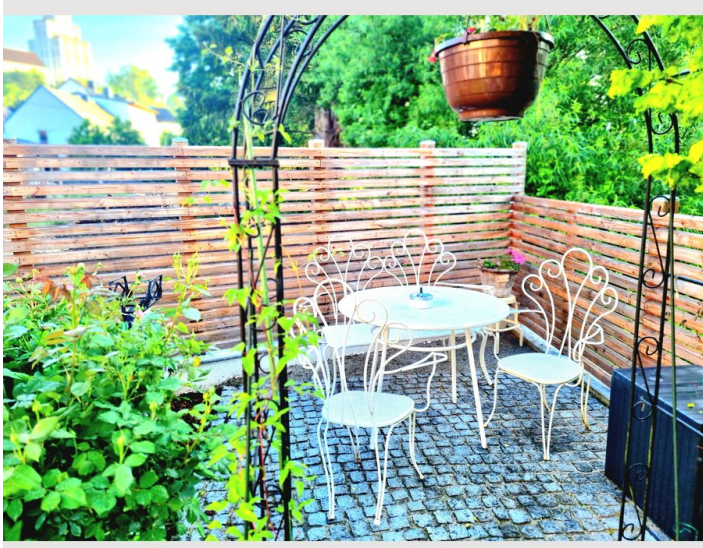

3 ROOM APARTMENT, KREMSMÜNSTER

Newworkcenter Cool at the Pool 2

Object number: NEWS3

[View and rent online](#)

You live right on the market square of Kremsmünster, the extraordinary garden with pool, barbecue and outdoor kitchen connects to the Krems river and offers absolute peace and quiet. In the house's own Beisl you can enjoy your wine even in bad weather.

Picture gallery

Location